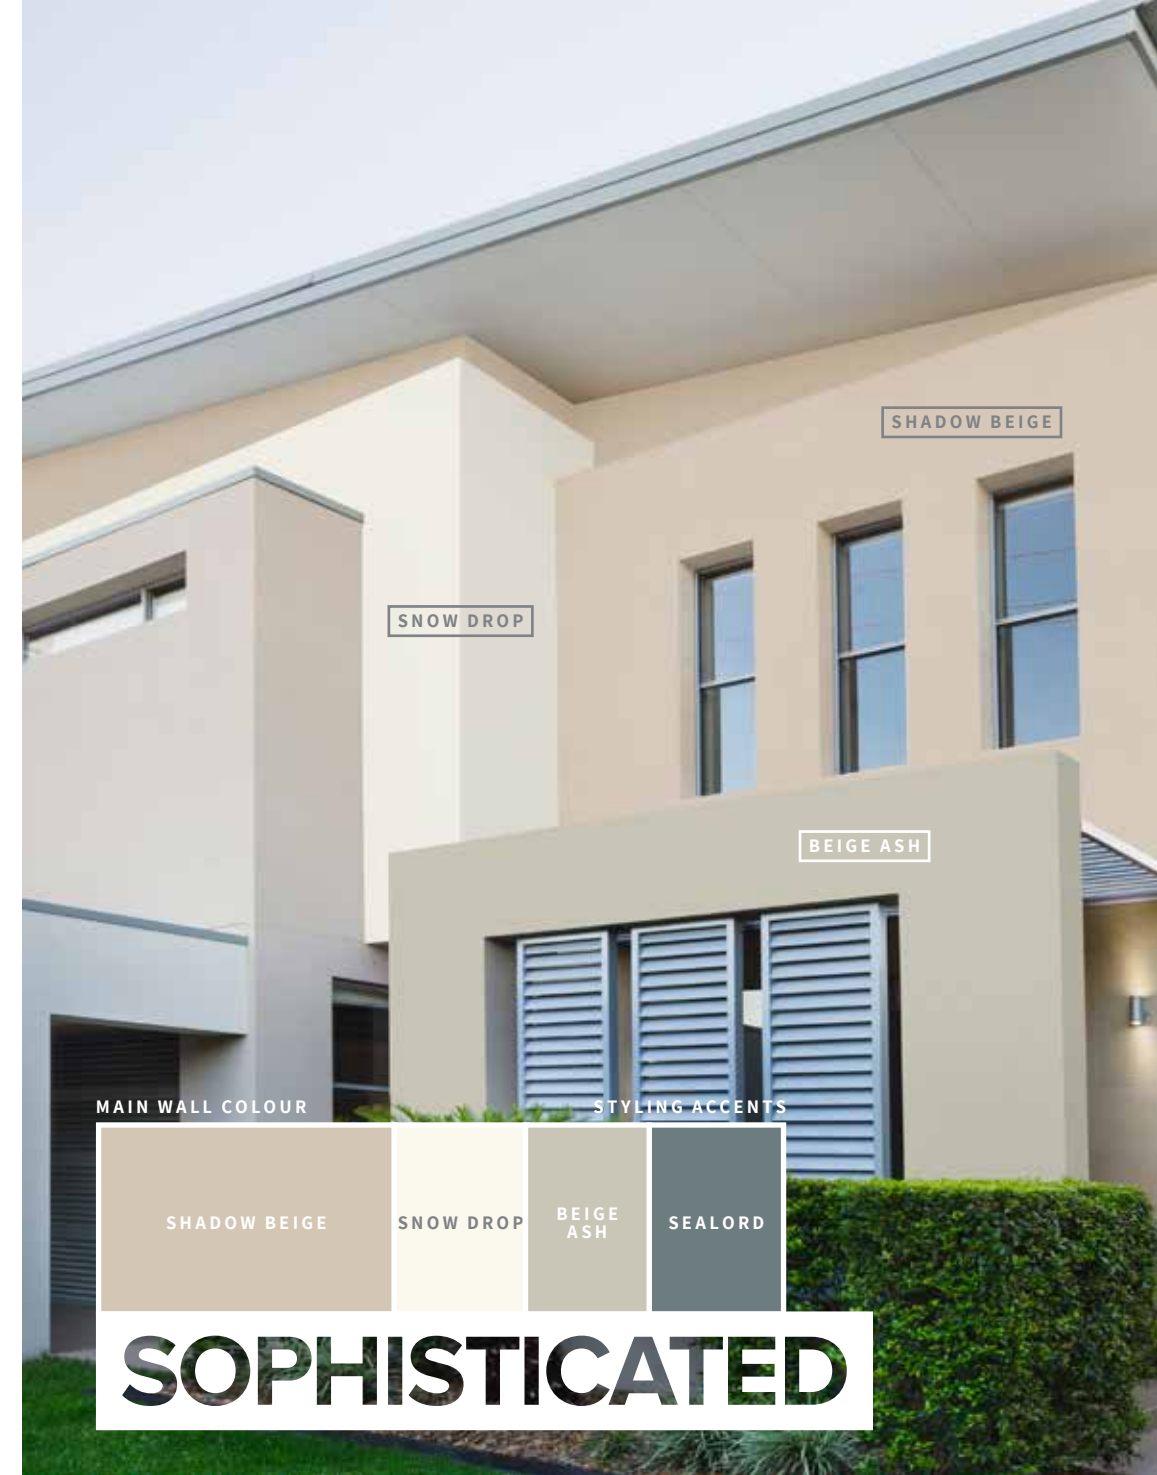

SNOW DROP

SHADOW BEIGE

BEIGE ASH

MAIN WALL COLOUR

STYLING ACCENTS

SHADOW BEIGE	SNOW DROP	BEIGE ASH	SEALORD

SOPHISTICATED