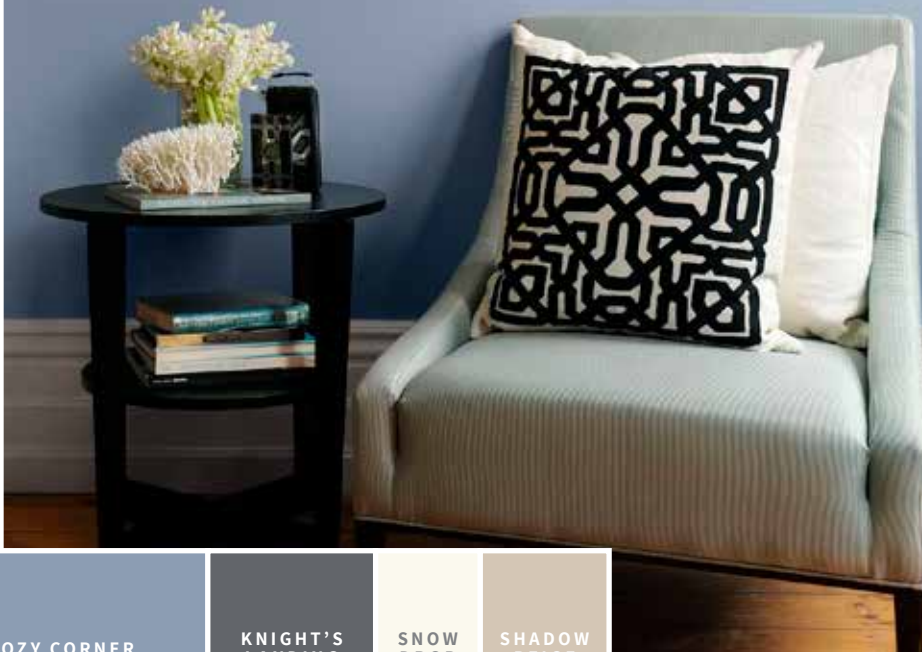

COZY CORNER

KNIGHT'S LANDING

SNOW DROP

SHADOW BEIGE

MAIN WALL COLOUR

STYLING ACCENTS