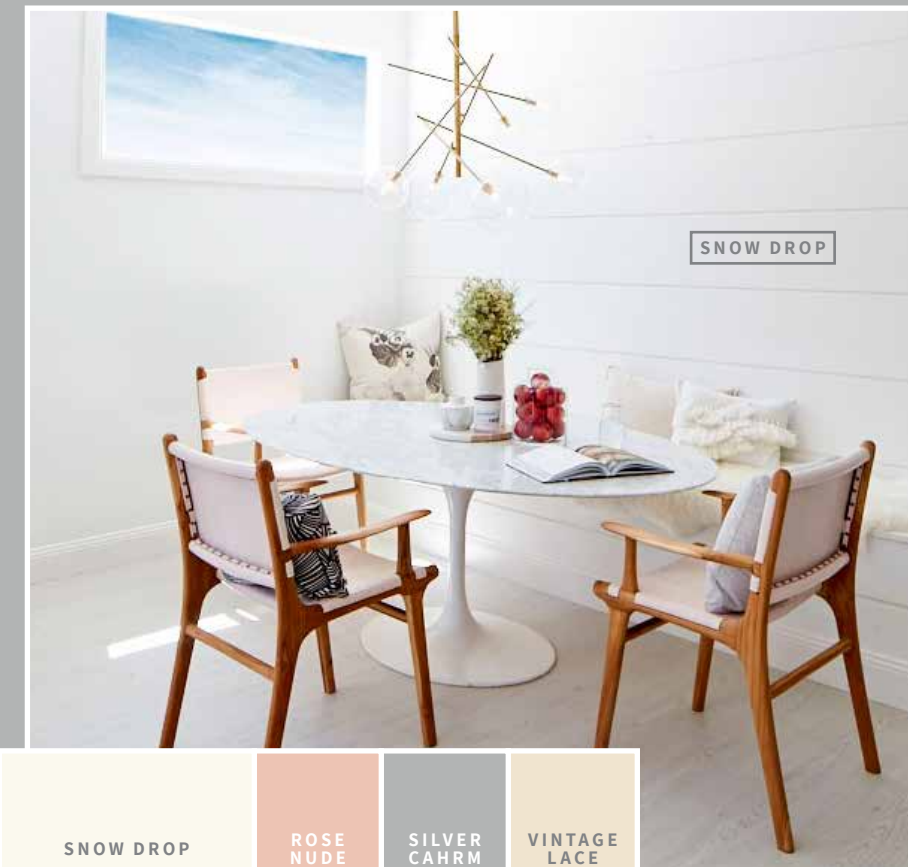

SCANDI simplicity

Nobody nails neutrals quite like the Swedes, and we have created the perfect **Scandi** inspired palette to work in your home. With clean, crisp hues and paired back elegance, this simple, calming palette is perfect for any room in your home.